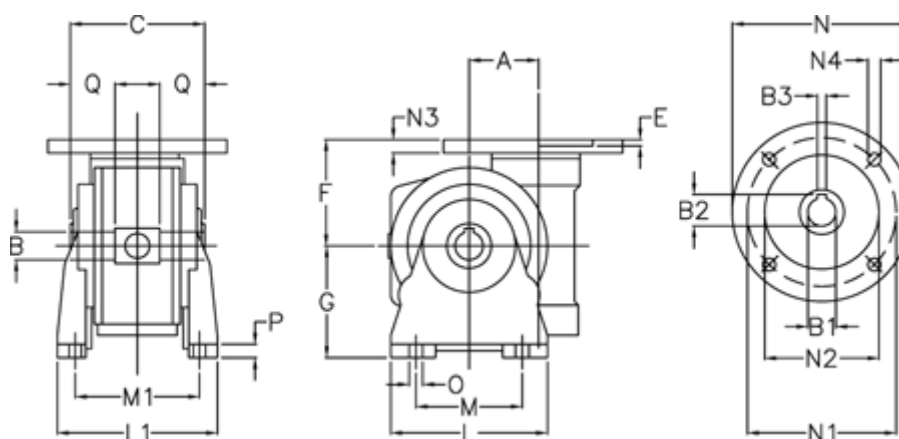

Article number: 3902049014328
 Description: Worm gear
 VF 49-V-14-71B14

Measures

A	= 49.5	G	= 82	N3	= 10.5
B	= 25 H7	L	= 110	N4	= 6.5
B1 E7	= 14	L1	= 124	O	= 8.5
B2	= 16.3	M	= 63	P	= 12
B3 H9	= 5	M1	= 98.5	Q	= 22.5
C	= 82	N	= 105		
E	= 3	N1	= 85		
F	= 70	N2	= 70		